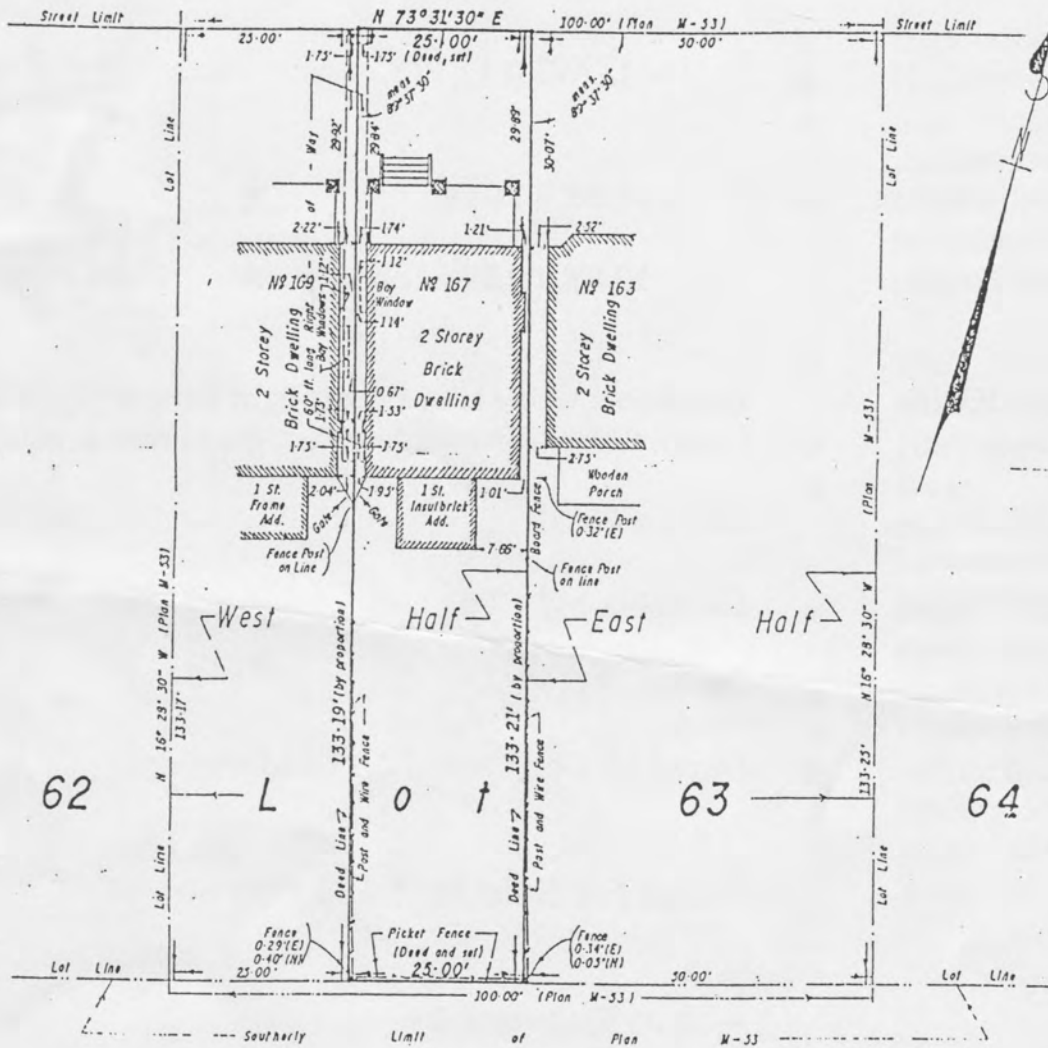

Plan showing  
**Part of Lot 63, Plan M-53**  
 City of Toronto in the Municipality of Metropolitan Toronto  
 Scale 1" = 20'

**A L B E R T U S      A V E N U E**

62      L      O      t      63      →      64

December 22 1975  
*Diego Fazio*  
 Diego Fazio, Ontario Land Surveyor.

**DIEGO FAZIO**  
 Ontario Land Surveyor  
 2611 Eglinton Avenue West, Toronto, Ontario  
 M6M 1T3      653-0520

ALL INFORMATION AND STATEMENTS CONTAINED HEREIN, PROVIDED BY W.H. BOSLEY & CO. LTD. REGARDING PROPERTY FOR SALE, RENTAL OR FINANCING IS FROM SOURCES DEEMED RELIABLE AND ASSUMED CORRECT, BUT NO WARRANTY OR REPRESENTATION IS MADE AS TO THE ACCURACY THEREOF AND SAME IS SUBMITTED SUBJECT TO ERRORS, OMISSIONS, CHANGE OF PRICE, RENTAL OR OTHER CONDITIONS, PRIOR SALE OR WITHDRAWAL WITHOUT NOTICE.