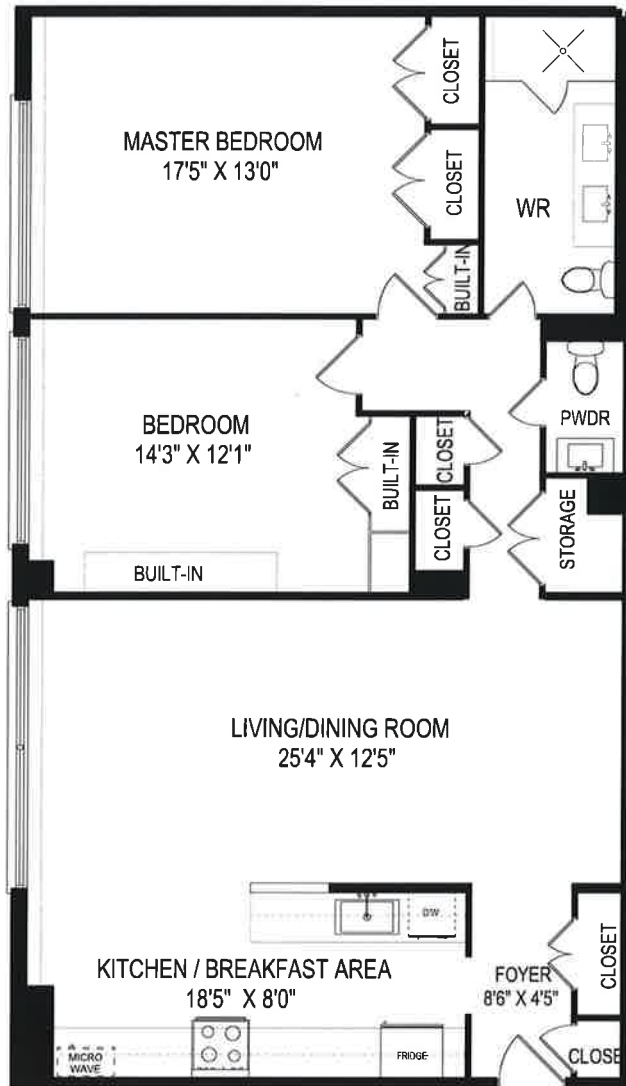

402- 120 Rosedale Valley Rd, Toronto

FLOOR PLAN

SUITE 402
APPROX. 1285 SQUARE FEET
CEILING HEIGHT 8'2"